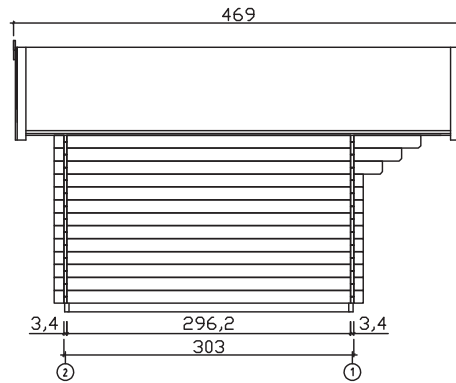

# Garden House SKY 9 collection

Available also with double door

THE SKYMILL

THE SKYMILL OÜ

Tel.+372 50 43 972  
Tel.+372 56 15 3251

KALEVI tn. 10-27  
51010 TARTU, ESTONIA

www.skymill.ee  
info@skymill.ee