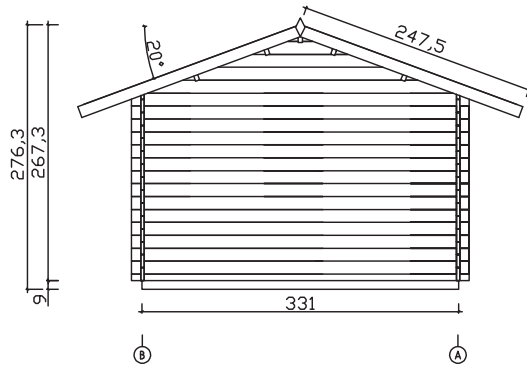

# Garden House SKY 9 collection

Available also with double door

THE SKYMILL

THE SKYMILL OÜ

Tel.+372 50 43 972  
Tel.+372 56 15 3251

KALEVI tn. 10-27  
51010 TARTU, ESTONIA

www.skymill.ee  
info@skymill.ee