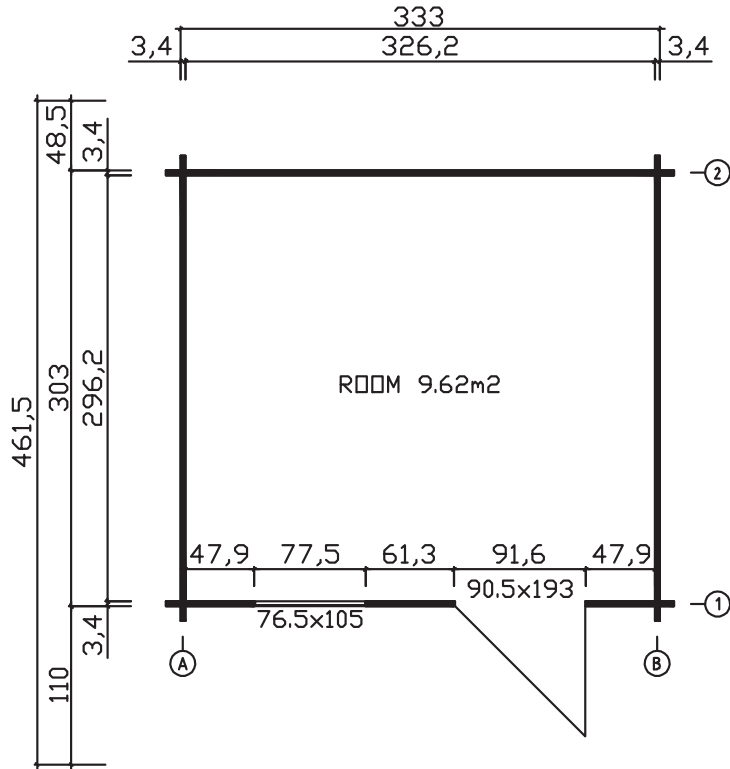

# Garden House SKY 9 collection

Available also with double door

THE SKYMILL

THE SKYMILL OÜ

Tel.+372 50 43 972  
Tel.+372 56 15 3251

KALEVI tn. 10-27  
51010 TARTU, ESTONIA

www.skymill.ee  
info@skymill.ee