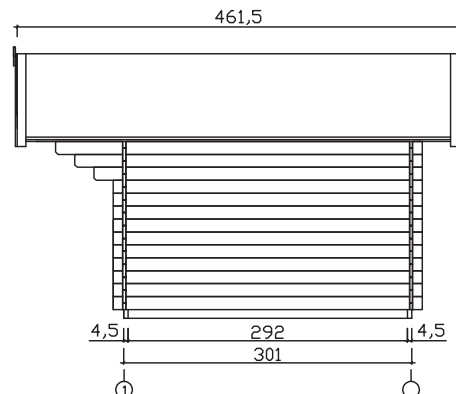

# Garden House SKY 9 collection

Available also with double door

THE SKYMILL

THE SKYMILL OÜ

Tel.+372 50 43 972  
Tel.+372 56 15 3251

KALEVI tn. 10-27  
51010 TARTU, ESTONIA

www.skymill.ee  
info@skymill.ee