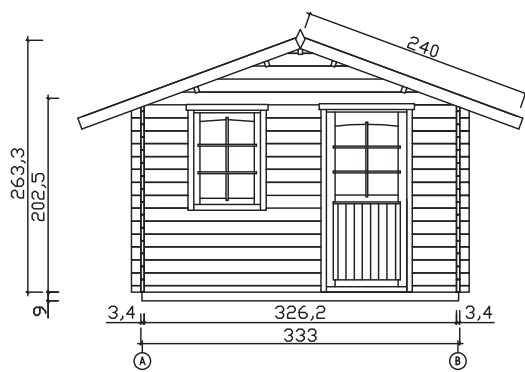

# Garden House SKY 9 collection

Available also with double door

THE SKYMILL

THE SKYMILL OÜ

Tel.+372 50 43 972  
Tel.+372 56 15 3251

KALEVI tn. 10-27  
51010 TARTU, ESTONIA

www.skymill.ee  
info@skymill.ee